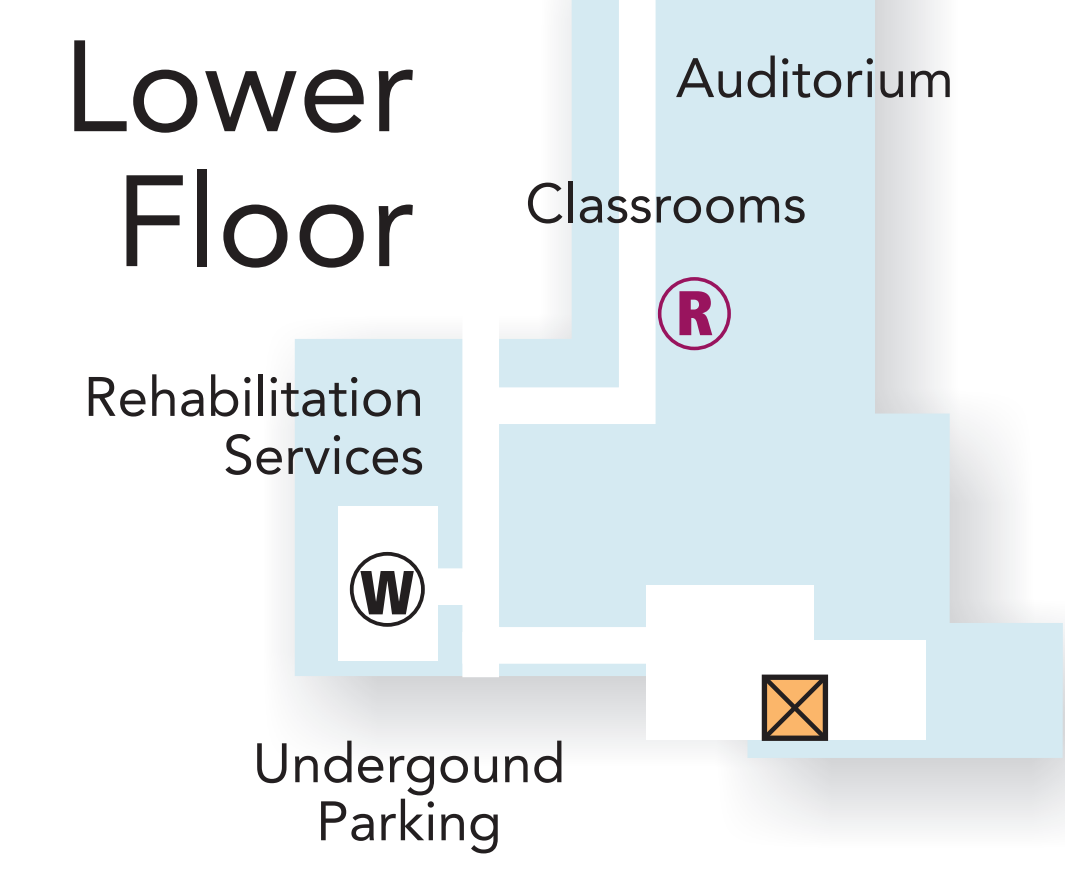

McCloud Avenue

- ☒ Public Elevators
- Ⓜ Waiting Room
- Ⓡ Restrooms
- ☎ Public Phone
- Visiting Hours
11 a.m. to 9 p.m.
- Underground Parking Hours
5 a.m. to 9 p.m.

Harding Way