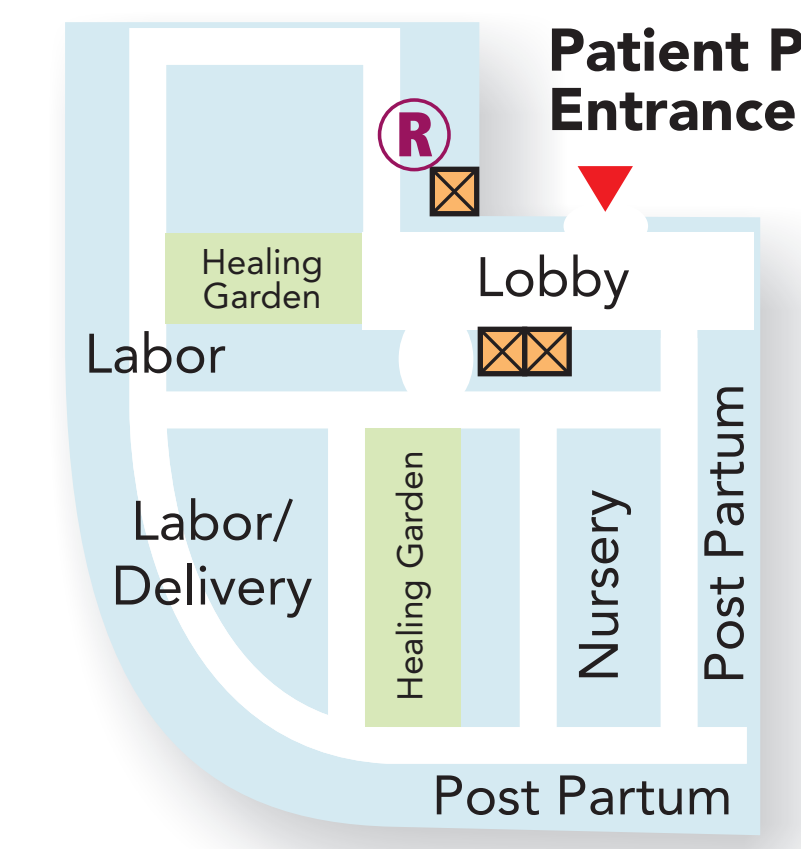

McCloud Avenue

- ☒ Public Elevators
- Ⓜ Waiting Room
- Ⓡ Restrooms
- ☎ Public Phone
- Visiting Hours
11 a.m. to 9 p.m.
- Underground Parking Hours
5 a.m. to 9 p.m.

Harding Way