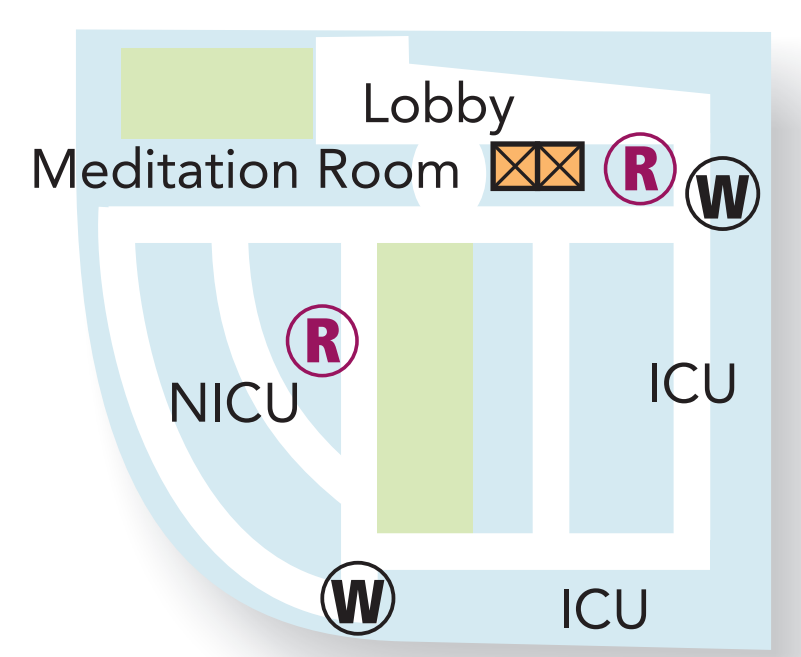

McCloud Avenue

- ☒ Public Elevators
- Ⓜ Waiting Room
- Ⓡ Restrooms
- ☎ Public Phone
- Visiting Hours
11 a.m. to 9 p.m.
- Underground Parking Hours
5 a.m. to 9 p.m.

Harding Way