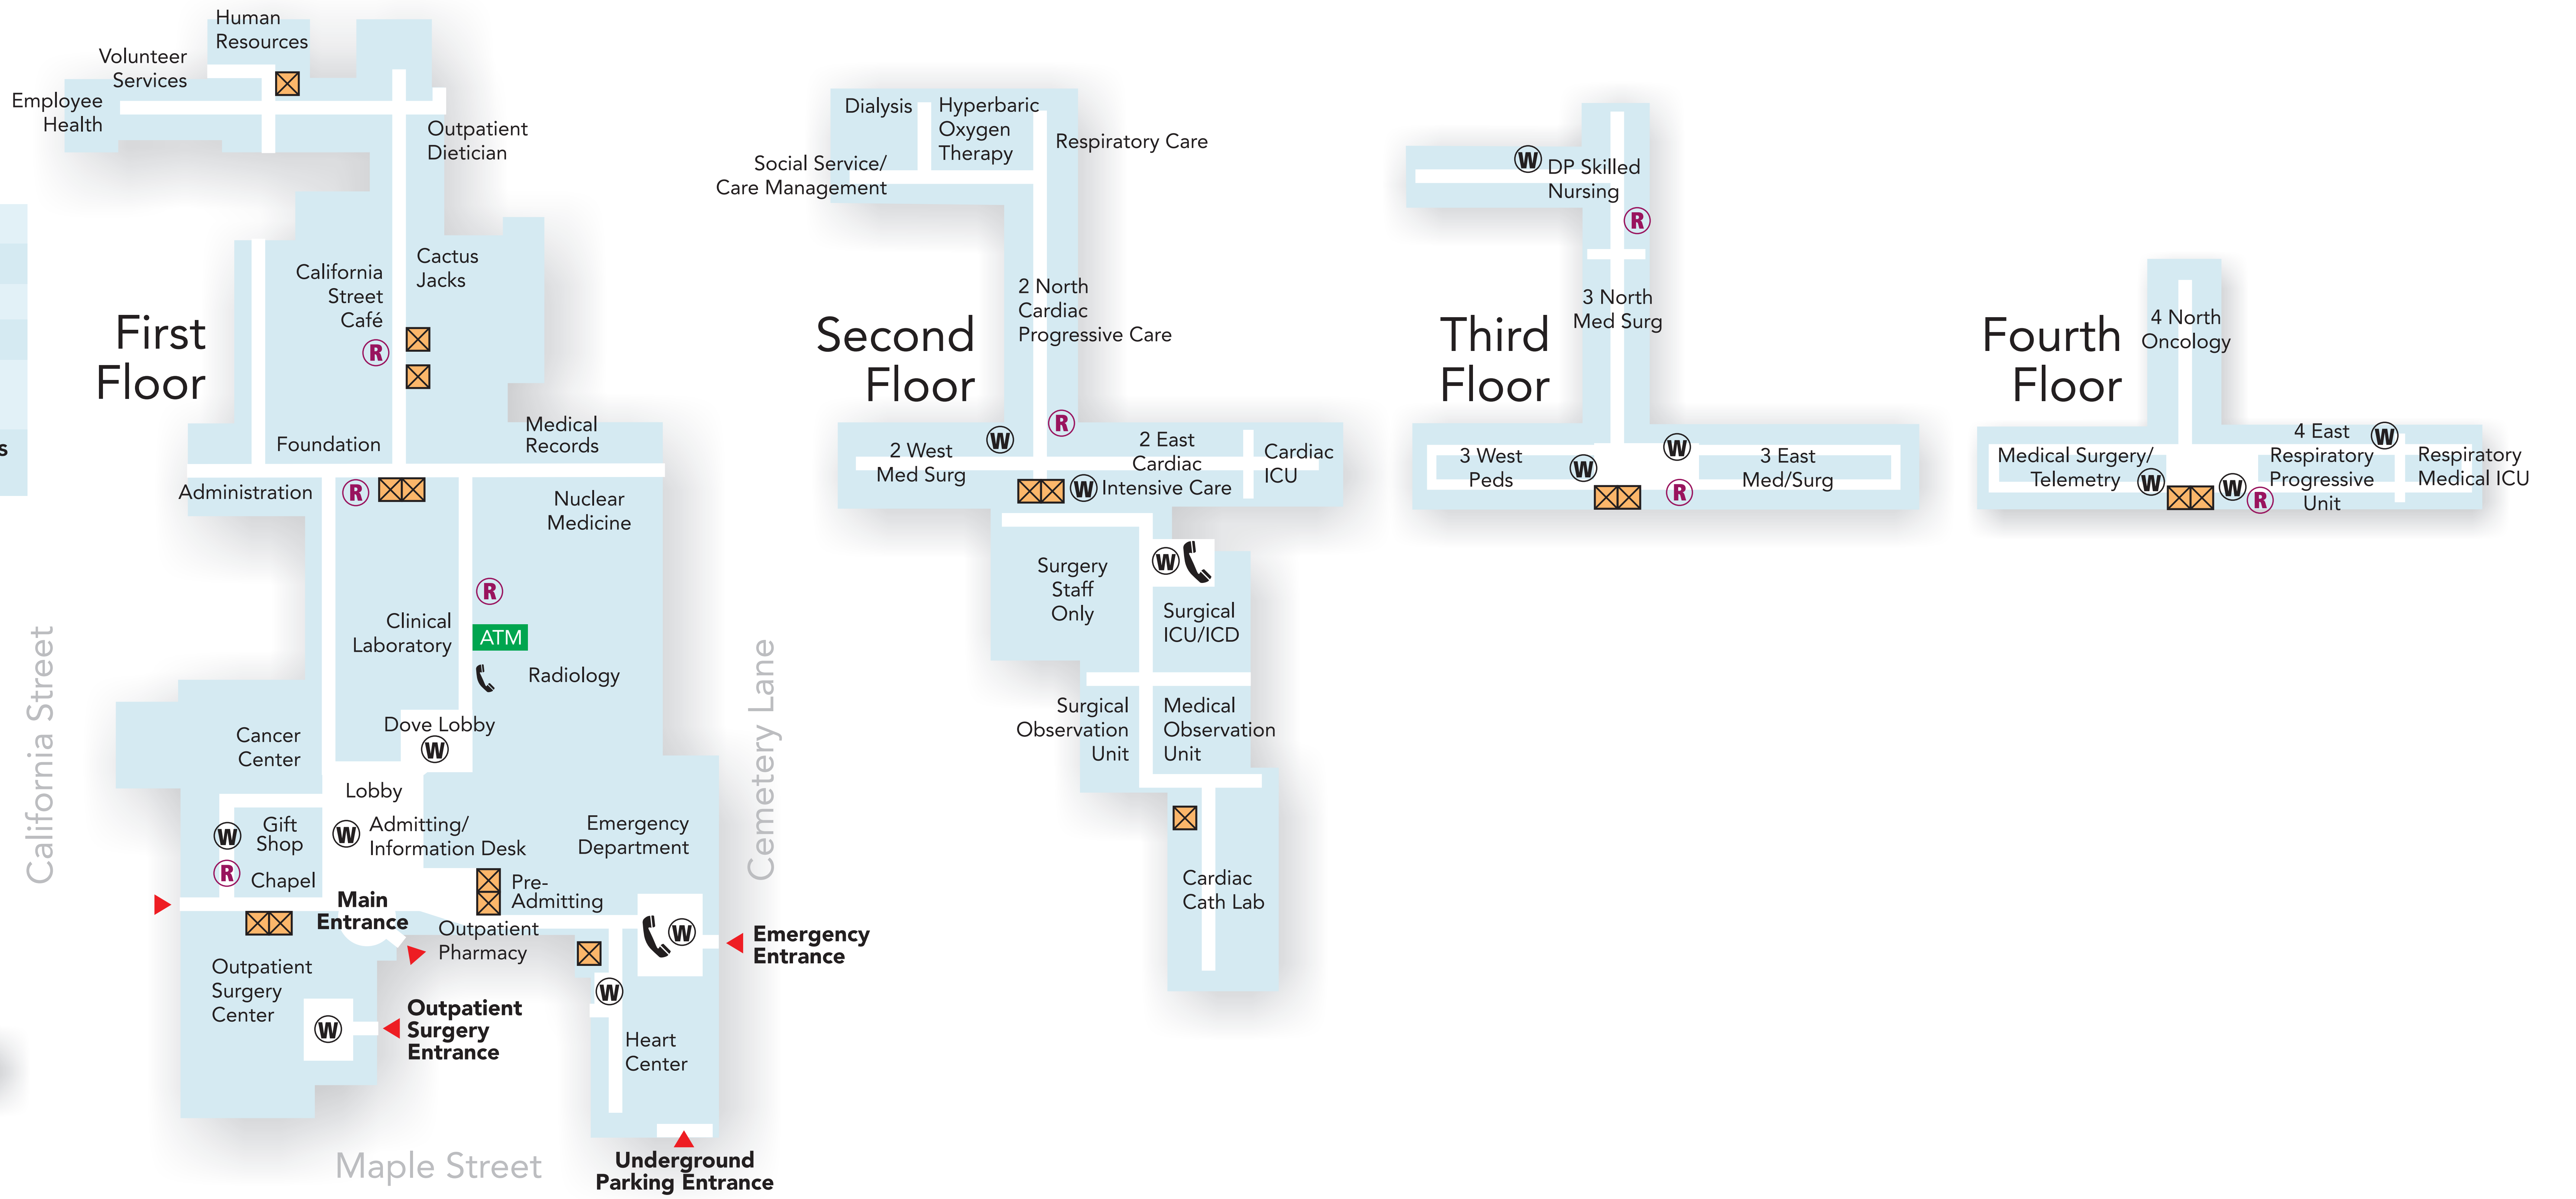

McCloud Avenue

- ☒ Public Elevators
- Ⓜ Waiting Room
- Ⓡ Restrooms
- ☎ Public Phone
- Visiting Hours
11 a.m. to 9 p.m.
- Underground Parking Hours
5 a.m. to 9 p.m.

Harding Way